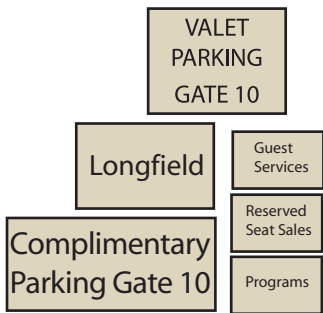

# Directions to the Aristides, Stakes & Finish Line Suites

1. General parking (\$3.00) available in Lots 8, 9 & 10 off of Central Avenue or Valet Parking (\$5.00) available at Gate 10.
2. Enter the racetrack thru Gate 17.
3. From the gate enter second set of glass doors, proceed straight ahead.
4. Elevators will be located on your left directly across from The Churchill Store. Aristides and Stakes Rooms on the 4th floor, Finish Line Suites on the 5th floor.

## 1st Floor Clubhouse

**LEGEND**

- STAIRS
- ESCALATORS
- TELEPHONES
- ELEVATORS
- RESTROOMS
- CONCESSION / DINING
- BEST BET BARS
- LIMITED ACCESS AREAS
- PARI-MUTUEL WINDOWS
- ATM / CASH ADVANCE
- GUEST SERVICES
- BANK
- TWIN SPIRES CLUB
- GIFT SHOP
- FIRST AID
- SEATING AREAS
- EXITS TO SEATING
- EXITS