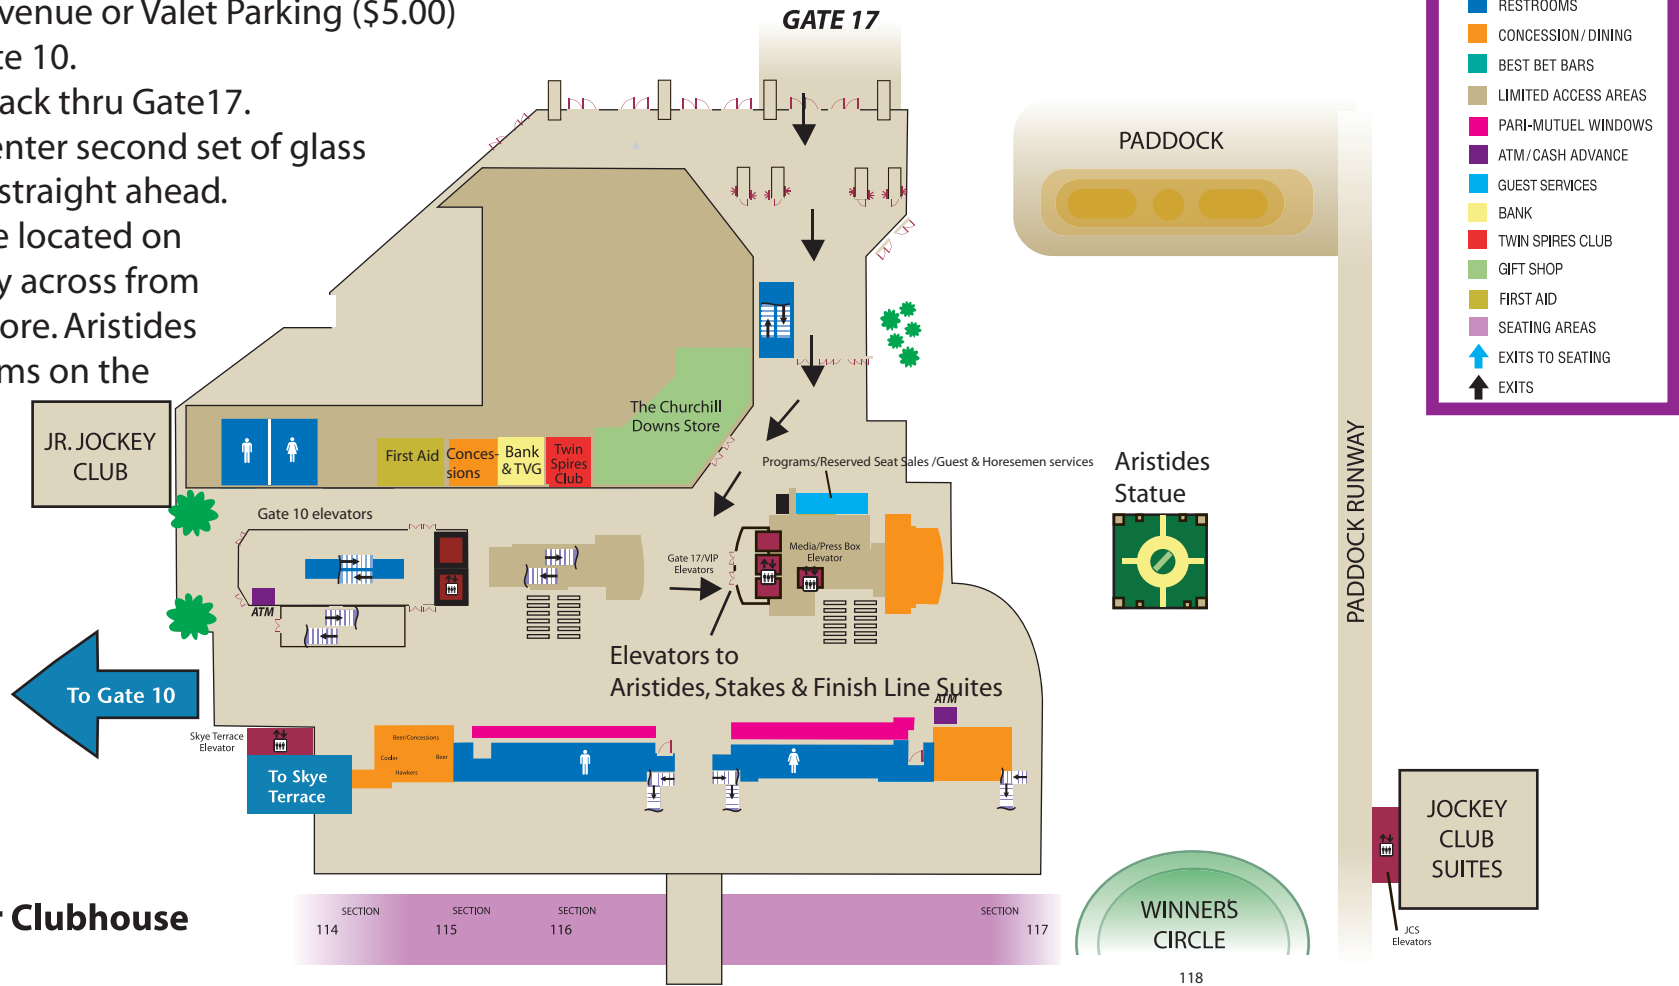

# Directions to the Aristides, Stakes & Finish Line Suites

1. General parking (\$3.00) available in Lots 8, 9 & 10 off of Central Avenue or Valet Parking (\$5.00) available at Gate 10.
2. Enter the racetrack thru Gate 17.
3. From the gate enter second set of glass doors, proceed straight ahead.
4. Elevators will be located on your left directly across from The Churchill Store. Aristides and Stakes Rooms on the 4th floor, Finish Line Suites on the 5th floor.

## 1st Floor Clubhouse

**LEGEND**

- STAIRS
- ESCALATORS
- TELEPHONES
- ELEVATORS
- RESTROOMS
- CONCESSION / DINING
- BEST BET BARS
- LIMITED ACCESS AREAS
- PARI-MUTUEL WINDOWS
- ATM / CASH ADVANCE
- GUEST SERVICES
- BANK
- TWIN SPIRES CLUB
- GIFT SHOP
- FIRST AID
- SEATING AREAS
- EXITS TO SEATING
- EXITS