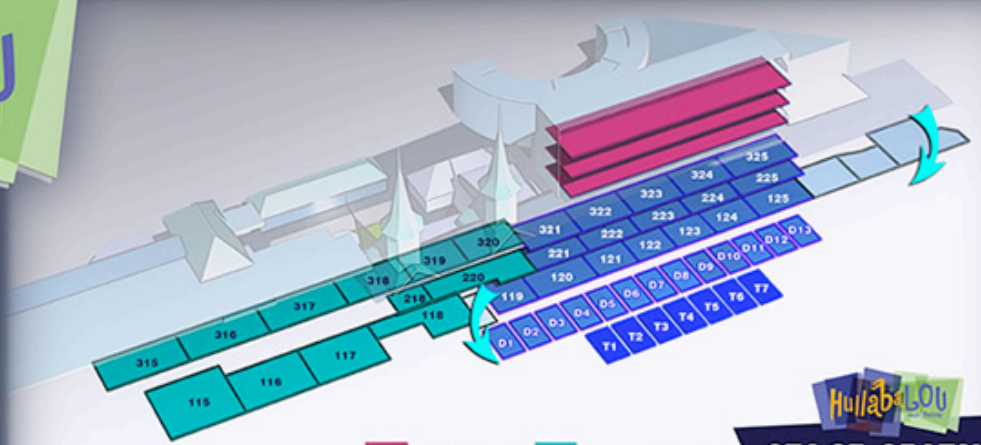

Hullabalou

music Festival

MAP

STAGE SEATING

LEGEND

Shuttle	Restrooms	Lost & Found	Smokers Lounge
Taxi	First Aid	WaveNation Chillzone	T & D Section Access
ADA Access Center	Merchandise	Info	Music Store
Beverages	Tunnel Entrance	Trading Post	Autographs
Food	ATM	Bag/Chair Check	Budweiser Lager Sessions Lounge